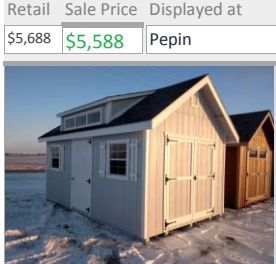

Ser. #	1453	Style
Size	12x20	Great River Ranch
Shed Color	Sandy Ridge	
Trim Color	Sandy Ridge	
Shingles	Black	
transom windows in doors, 6x7 doors, single door toward back		
Retail	Sale Price	Displayed at
\$5,893	\$5,743	Shop

Ser. #	1464	Style
Size	12x20	Prairie House
Shed Color	Pavestone	
Trim Color	Crewel Tan	
Shingles	Brownwood	
4- 24x36 windows, single door with transom, 6x7 doors with transoms, accent color on doors and shutters		
Retail	Sale Price	Displayed at
\$7,398	\$7,248	Red Wing

Ser. #	1487	Style
Size	10x12	Ranch
Shed Color	Black Bean	
Trim Color	Cheyenne Red	
Shingles	Black	
Retail	Sale Price	Displayed at
\$2,799	\$2,699	Pepin

Ser. #	1489	Style
Size	10x16	Prairie House
Shed Color	Cheyenne Red	
Trim Color	Sandy Ridge	
Shingles	Driftwood	
2- Large windows, wood shutters, transom windows in doors, fiberglass door in side, diamond window in each end, 4' shelf in each end		
Retail	Sale Price	Displayed at
\$5,688	\$5,588	Pepin

Ser. #	1490	Style
Size	10x16	Prairie House
Shed Color	Tinsmith	
Trim Color	White	
Shingles	Estate Gray	
Fiberglass door in the side with 2 large windows, wood shutters, and vinyl flower boxes. 4' shelf in each end.		
Retail	Sale Price	Displayed at
\$5,398	\$5,298	Shop