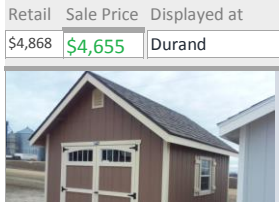

Ser. #	1281	Style
Size	10x14	Prairie House
Shed Color	Tinsmith	
Trim Color	White	
Shingles	Estate Gray	
Fiberglass door with round top window, 2- small windows, wood shutters, flower boxes, 4' shelf		
Retail	Sale Price	Displayed at
\$4,868	\$4,655	Durand

Ser. #	1379	Style
Size	8x10	Quaker
Shed Color	Cottage Cream	
Trim Color	White	
Shingles	Driftwood	
Small window on right		
Retail	Sale Price	Displayed at
\$2,448	\$2,373	52

Ser. #	1392	Style
Size	8x12	Ranch
Shed Color	Cheyenne Red	
Trim Color	White	
Shingles	Black	
transom windows		
Retail	Sale Price	Displayed at
\$2,540	\$2,465	Pepin

Ser. #	1406	Style
Size	6x6	Garden Shed
Shed Color	Escape Gray	
Trim Color	White	
Shingles	Estate Gray	
Horizontal siding, 5' side walls		
Retail	Sale Price	Displayed at
\$2,070	\$2,020	Durand

Ser. #	1181	Style
Size	12x24	Dutch Colonial
Shed Color	Pavestone	
Trim Color	White	
Shingles	Estate Gray	
Insulated floor, 3- 30x36 insulated windows, 2- 24x27 insulated windows, prehung door with window, 4x6 Porch, 8' shelf		
Retail	Sale Price	Displayed at
\$8,585	\$8,279	Pepin

Ser. #	1295	Style
Size	10x12	Ranch 35
Shed Color	Down Home	
Trim Color	Cottage Cream	
Shingles	Driftwood	
Great River Series, Transoms in the door, 4' shelf, 2- large windows, wood shutters		
Retail	Sale Price	Displayed at
\$3,895	\$3,725	Wanamingo