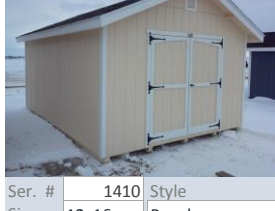

Ser. #	1406	Style	
Size	6x6	Garden Shed	
Shed Color	Escape Gray		
Trim Color	White		
Shingles	Estate Gray		
Horizontal siding, 5' side walls			
Retail	Sale Price	Displayed at	
\$2,070	\$2,020	Durand	

SOLD!

Ser. #	1419	Style	
Size	10x12	Ranch	
Shed Color	Escape Gray		
Trim Color	White		
Shingles	Black		
Transom windows			
Retail	Sale Price	Displayed at	
\$2,914	\$2,814	52	

Ser. #	1383	Style	
Size	12x24	Dutch Colonial	
Shed Color	Pavestone		
Trim Color	White		
Shingles	Black		
7x7 doors			
Retail	Sale Price	Displayed at	
\$6,236	\$6,036	Pepin	

Ser. #	1392	Style	
Size	8x12	Ranch	
Shed Color	Cheyenne Red		
Trim Color	White		
Shingles	Black		
transom windows			
Retail	Sale Price	Displayed at	
\$2,540	\$2,465	Pepin	

Ser. #	1402	Style	
Size	10x12	Dutch Colonial	
Shed Color	Down Home		
Trim Color	White		
Shingles	Black		
transom windows			
Retail	Sale Price	Displayed at	
\$3,209	\$3,109	Durand	

Ser. #	1410	Style	
Size	12x16	Ranch	
Shed Color	Cottage Cream		
Trim Color	White		
Shingles	Driftwood		
transom windows, flying gable, false hay door, 4' shelf			
Retail	Sale Price	Displayed at	
\$4,642	\$4,492	Shop	