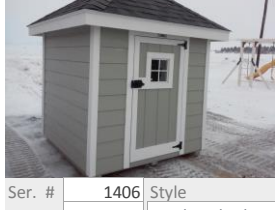

Ser. #	1390	Style	
Size	12x16	Ranch	
Shed Color	Down Home		
Trim Color	Down Home		
Shingles	Driftwood		
Great River Series			
Retail	Sale Price	Displayed at	
\$4,642	\$4,492	Shop	

Ser. #	1400	Style	
Size	10x16	Prairie House	
Shed Color	Cheyenne Red		
Trim Color	Black Bean		
Shingles	Driftwood		
2- large windows, wood shutters, single fiberglass door, 4' shelf			
Retail	Sale Price	Displayed at	
\$5,138	\$5,038	Durand	

SOLD!

Ser. #	1405	Style	
Size	12x16	Ranch	
Shed Color	Suitable Brown		
Trim Color	Crewel Tan		
Shingles	Brownwood		
Great River Series			
Retail	Sale Price	Displayed at	
\$4,642	\$4,492	Red Wing	

SOLD!

Ser. #	1414	Style	
Size	12x16	Great River Ranch	
Shed Color	Down Home		
Trim Color	Cottage Cream		
Shingles	Driftwood		
2- large windows, wood shutters			
Retail	Sale Price	Displayed at	
\$402	\$4,752	52	

Ser. #	1379	Style	
Size	8x10	Quaker	
Shed Color	Cottage Cream		
Trim Color	White		
Shingles	Driftwood		
Small window on right			
Retail	Sale Price	Displayed at	
\$2,448	\$2,373	52	

Ser. #	1391	Style	
Size	12x16	Bank Barn	
Shed Color	Cheyenne Red		
Trim Color	Sandy Ridge		
Shingles	Black		
2- large windows, wood shutters, 2- 4' shelves, 2- diamond windows,			
Retail	Sale Price	Displayed at	
\$5,586	\$5,436	Pepin	

Ser. #	1406	Style	
Size	6x6	Garden Shed	
Shed Color	Escape Gray		
Trim Color	White		
Shingles	Estate Gray		
Horizontal siding, 5' side walls			
Retail	Sale Price	Displayed at	
\$2,070	\$2,020	Durand	

SOLD!