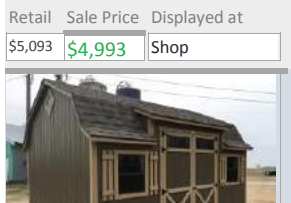

Ser. #	1579	Style	
Size	12x16	Bank Barn	
Shed Color	Suitable Brown		
Trim Color	Sandy Ridge		
Shingles	Driftwood		
2- large windows with wood shutters, 2- 4' shelves, 2- diamond windows			
Retail	$5,713	Sale Price	$5,563
Displayed at	Wanamingo