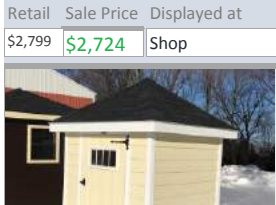

Ser. #	1511	Style
Size	10x12	Great River Ranch
Shed Color	Sandy Ridge	
Trim Color	White	
Shingles	Driftwood	
transom windows in doors		
Retail	Sale Price	Displayed at
\$3,468	\$3,368	52

Ser. #	1512	Style
Size	10x16	Ranch
Shed Color	Suitable Brown	
Trim Color	Cottage Cream	
Shingles	Driftwood	
Retail	Sale Price	Displayed at
\$3,528	\$3,428	52

Ser. #	1513	Style
Size	10x12	Dutch Colonial
Shed Color	Escape Gray	
Trim Color	White	
Shingles	Estate Gray	
Retail	Sale Price	Displayed at
\$3,257	\$3,157	52

Ser. #	1514	Style
Size	10x16	Ranch
Shed Color	Sandy Ridge	
Trim Color	Cottage Cream	
Shingles	Driftwood	
4' shelf, 24x27 window with shutters		
Retail	Sale Price	Displayed at
\$3,918	\$3,818	52

Ser. #	1516	Style
Size	8x8	Toolshed
Shed Color	Black Bean	
Trim Color	Cottage Cream	
Shingles	Black	
Includes 2 windows, work bench, peg board, and horizontal Smart Side.		
Retail	Sale Price	Displayed at
\$2,799	\$2,724	Shop