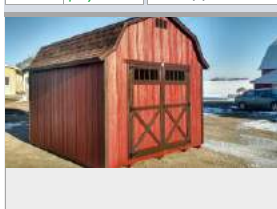

Ser. #	1533	Style
Size	10x12	Dutch Colonial
Shed Color	Cheyenne Red	
Trim Color	Black Bean	
Shingles	Brownwood	

Transom windows in doors		
Retail	Sale Price	Displayed at
$3,407	$3,307	Mazeppa